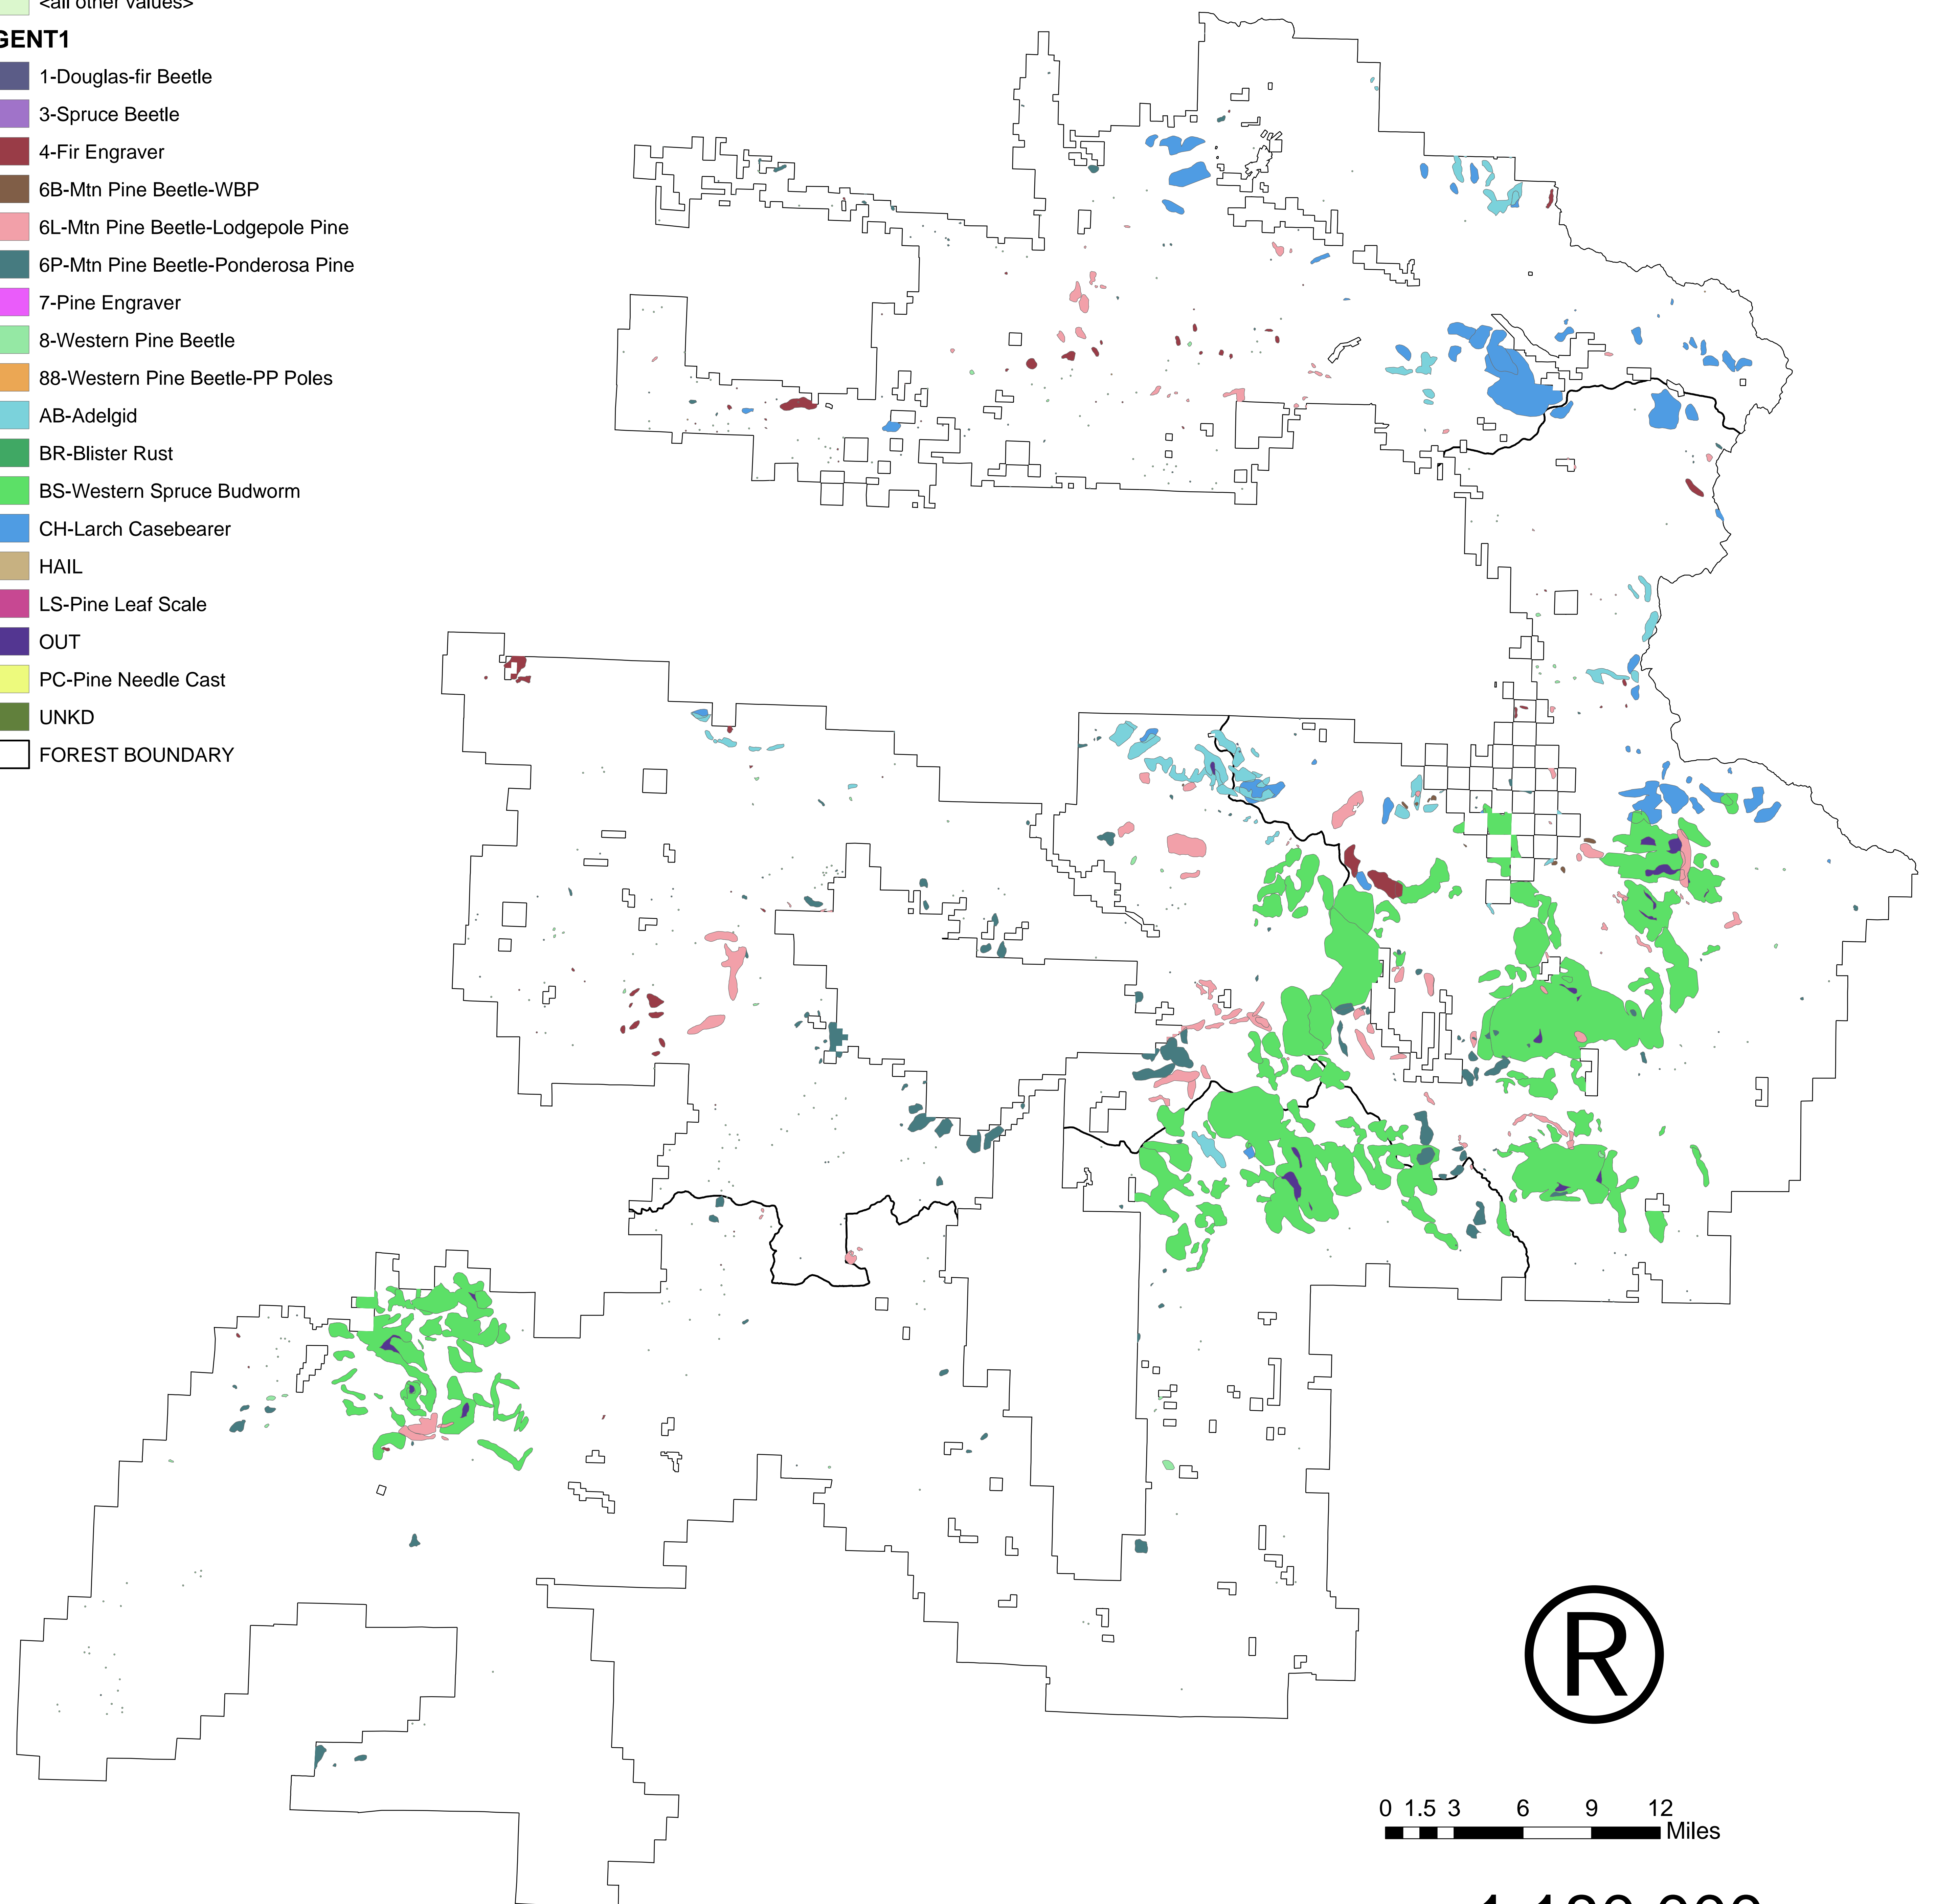

Malheur National Forest 2007 Insects and Disease

Legend

FHP_AerialSurvey_2007

<all other values>

AGENT1

- 1-Douglas-fir Beetle
- 3-Spruce Beetle
- 4-Fir Engraver
- 6B-Mtn Pine Beetle-WBP
- 6L-Mtn Pine Beetle-Lodgepole Pine
- 6P-Mtn Pine Beetle-Ponderosa Pine
- 7-Pine Engraver
- 8-Western Pine Beetle
- 88-Western Pine Beetle-PP Poles
- AB-Adelgid
- BR-Blister Rust
- BS-Western Spruce Budworm
- CH-Larch Casebearer
- HAIL
- LS-Pine Leaf Scale
- OUT
- PC-Pine Needle Cast
- UNKD
- FOREST BOUNDARY

0 1.5 3 6 9 12 Miles

1:180,000