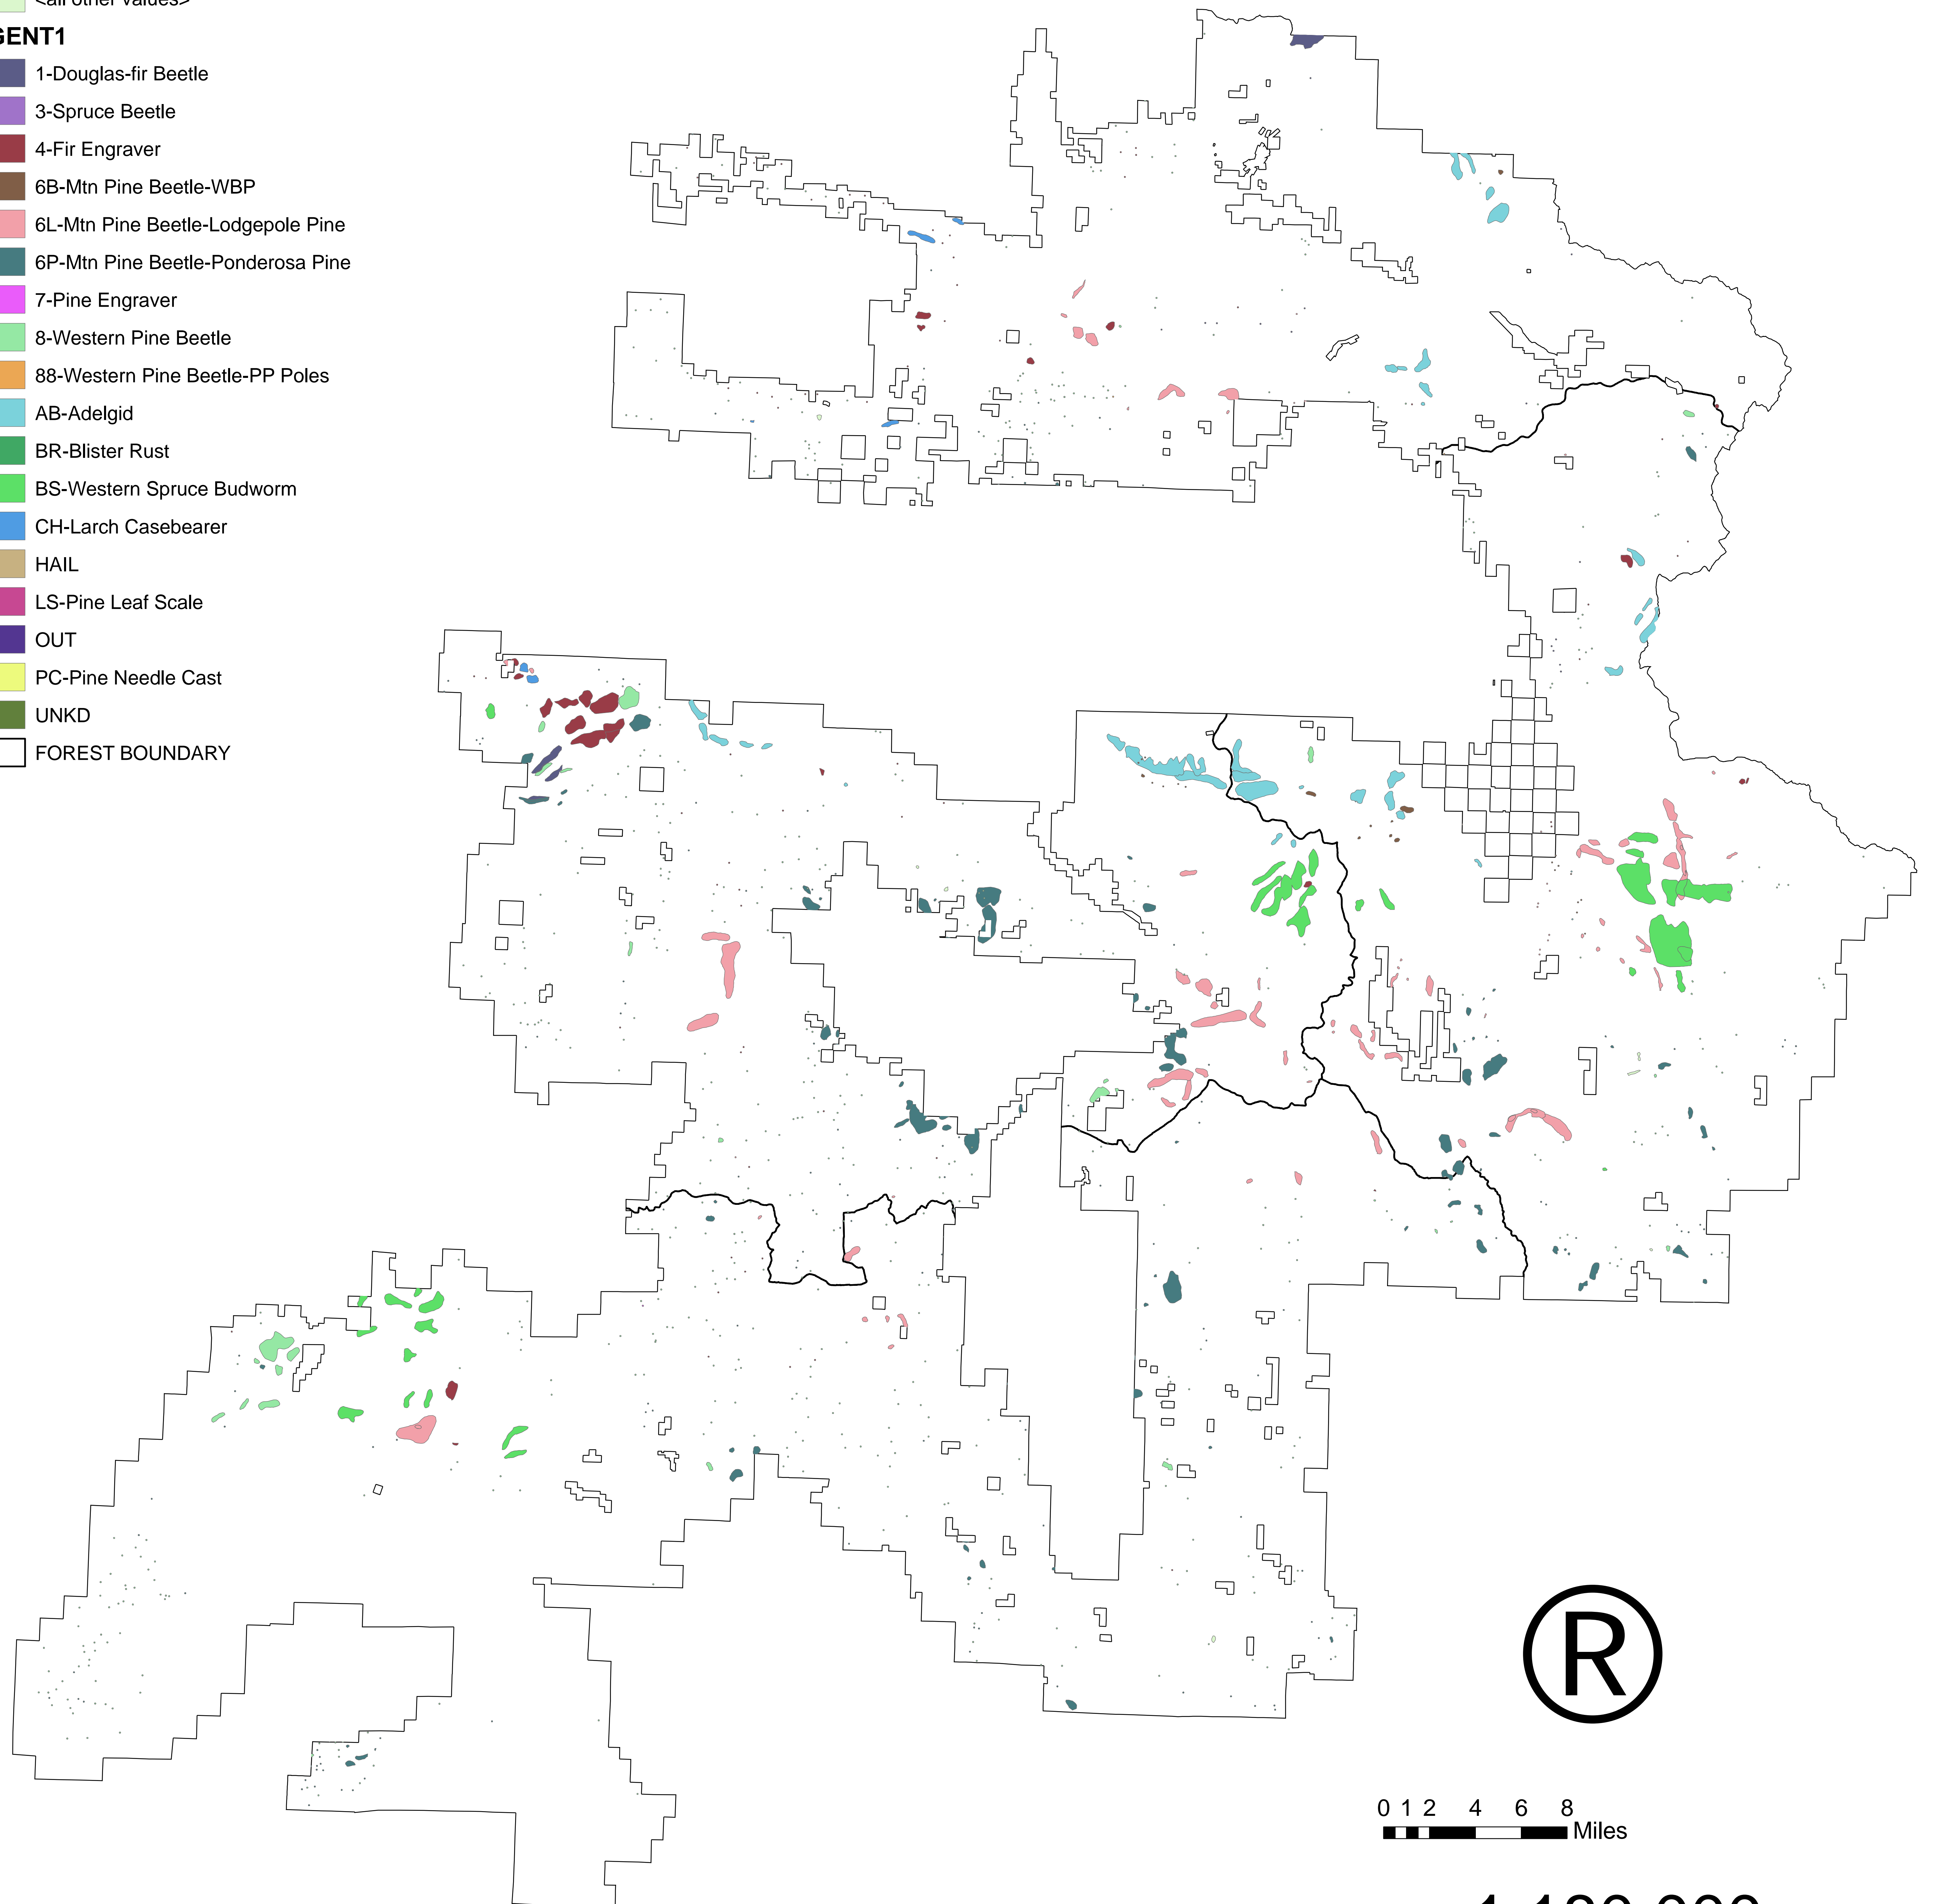

Malheur National Forest 2008 Insects and Disease

Legend

FHP_AerialSurvey_2008

<all other values>

AGENT1

- 1-Douglas-fir Beetle
- 3-Spruce Beetle
- 4-Fir Engraver
- 6B-Mtn Pine Beetle-WBP
- 6L-Mtn Pine Beetle-Lodgepole Pine
- 6P-Mtn Pine Beetle-Ponderosa Pine
- 7-Pine Engraver
- 8-Western Pine Beetle
- 88-Western Pine Beetle-PP Poles
- AB-Adelgid
- BR-Blister Rust
- BS-Western Spruce Budworm
- CH-Larch Casebearer
- HAIL
- LS-Pine Leaf Scale
- OUT
- PC-Pine Needle Cast
- UNKD
- FOREST BOUNDARY

0 1 2 4 6 8
Miles

1:180,000