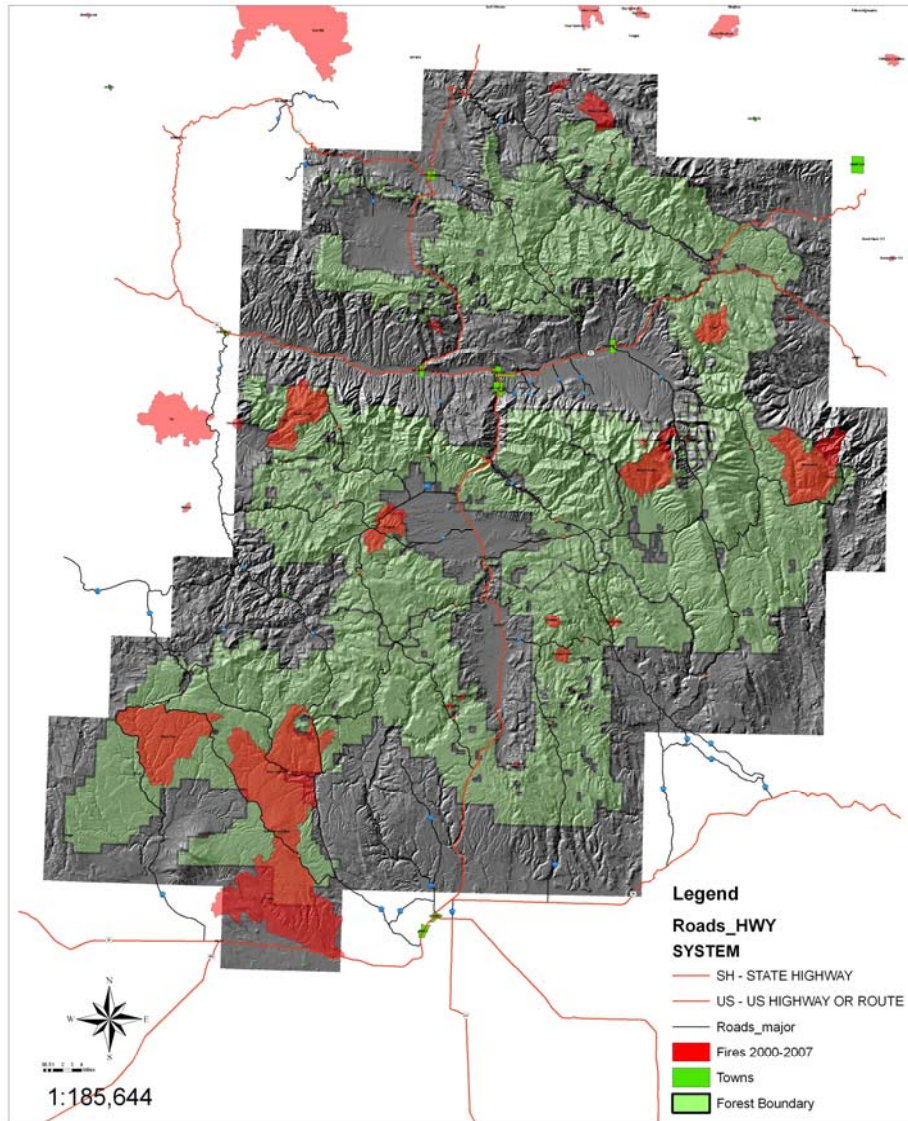

Malheur National Forest Fires 1960-2007

MALHEUR N.F. LARGE FIRES 1960-1969

MALHEUR N.F. LARGE FIRES 1970-1979

MALHEUR N.F. LARGE FIRES 1980-1989

MALHEUR N.F. LARGE FIRES 1990-1999

MALHEUR N.F. LARGE FIRES 2000-2007

MALHEUR N.F. LARGE FIRES 1960-2007