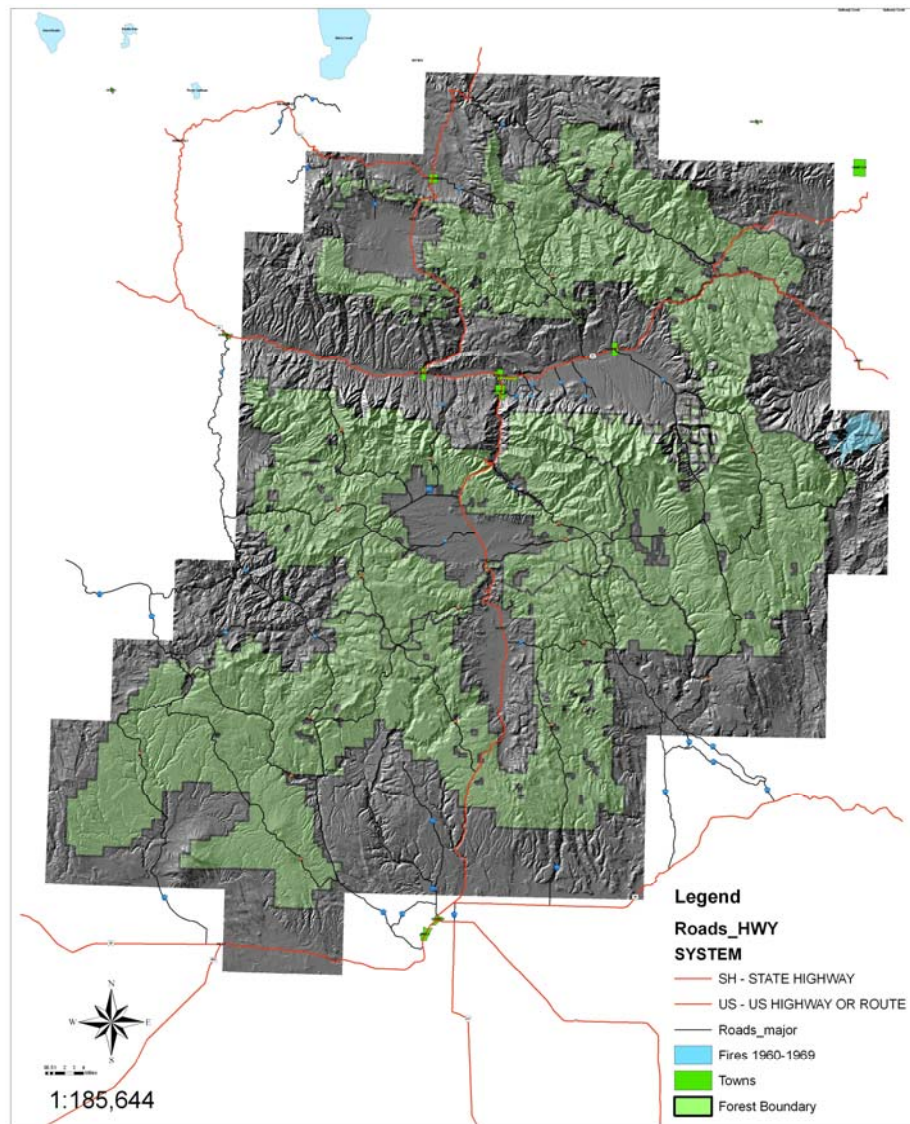

Malheur National Forest Fires 1960-2007

MALHEUR N.F. LARGE FIRES 1960-1969

MALHEUR N.F. LARGE FIRES 1970-1979

MALHEUR N.F. LARGE FIRES 1980-1989

MALHEUR N.F. LARGE FIRES 1990-1999

MALHEUR N.F. LARGE FIRES 2000-2007

MALHEUR N.F. LARGE FIRES 1960-2007