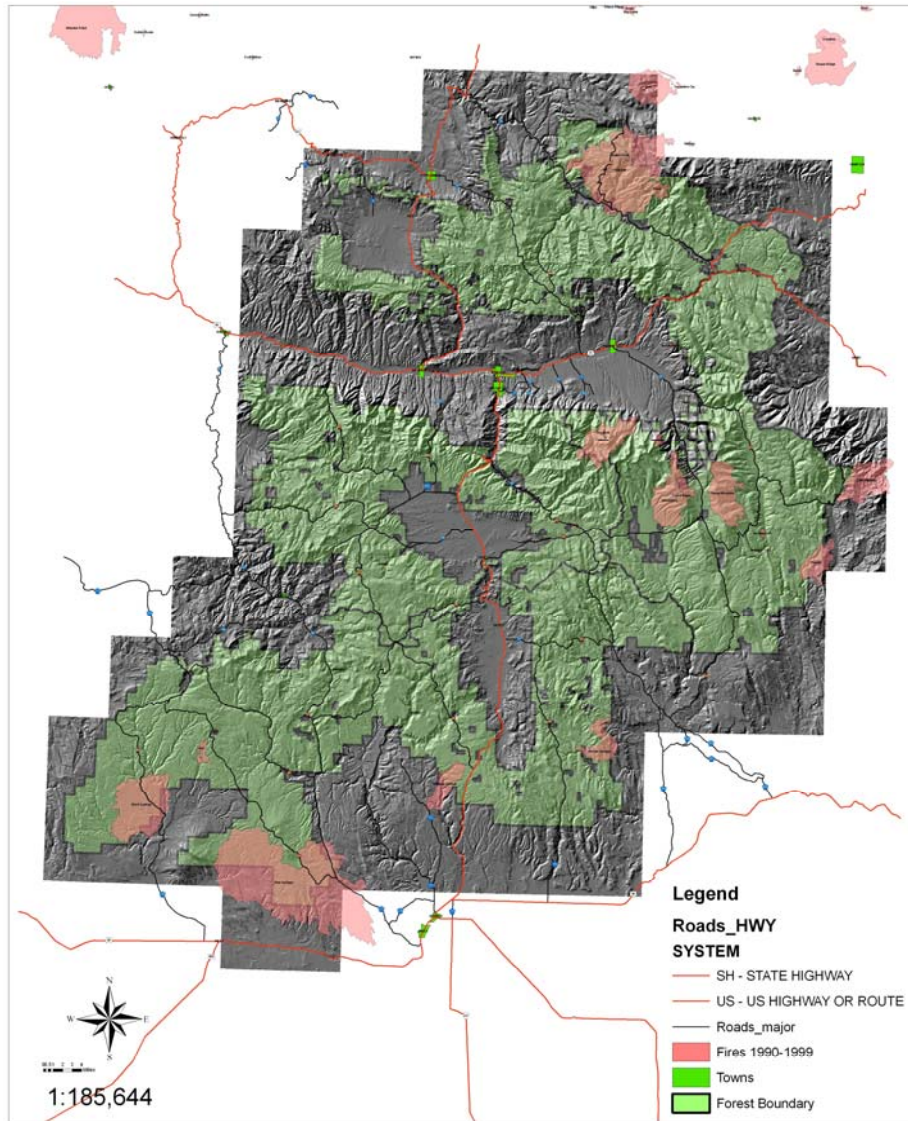

Malheur National Forest Fires 1960-2007

MALHEUR N.F. LARGE FIRES 1960-1969

MALHEUR N.F. LARGE FIRES 1970-1979

MALHEUR N.F. LARGE FIRES 1980-1989

MALHEUR N.F. LARGE FIRES 1990-1999

MALHEUR N.F. LARGE FIRES 2000-2007

MALHEUR N.F. LARGE FIRES 1960-2007