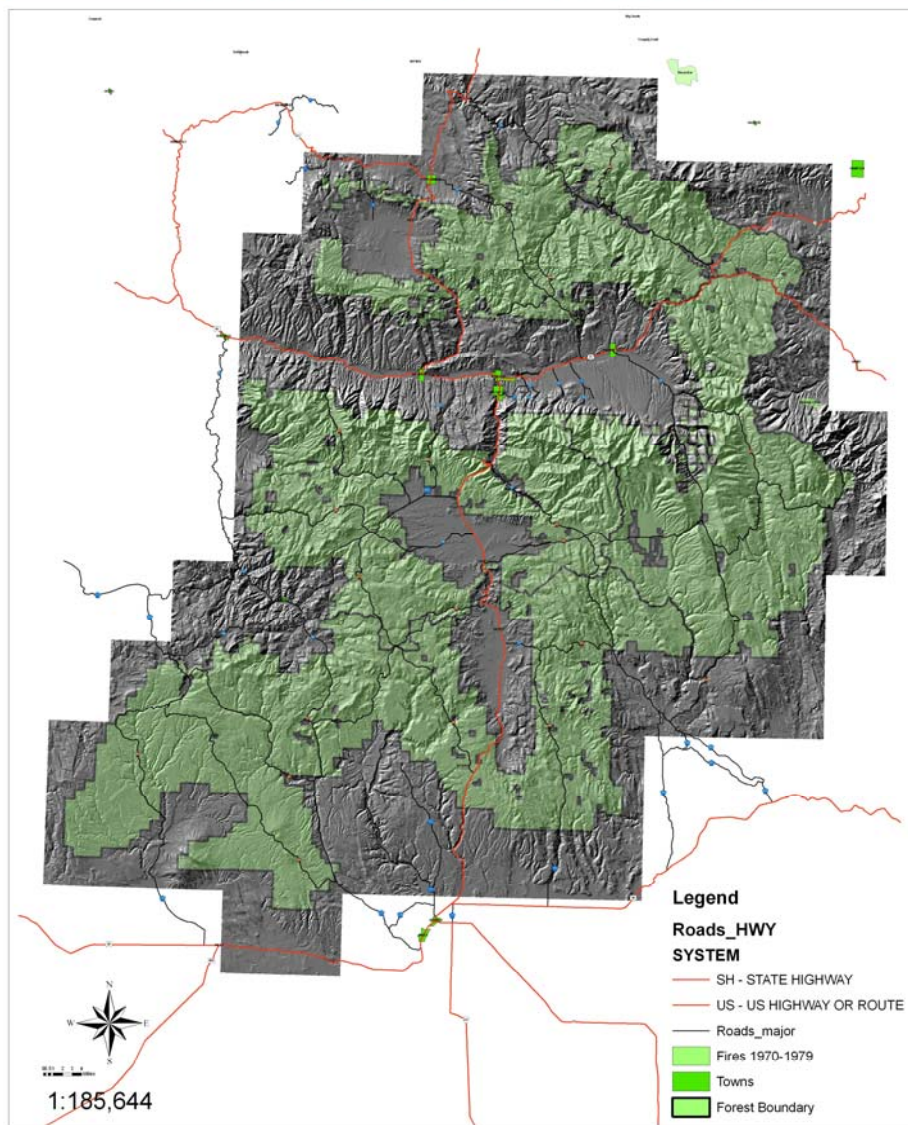

Malheur National Forest Fires 1960-2007

MALHEUR N.F. LARGE FIRES 1960-1969

MALHEUR N.F. LARGE FIRES 1970-1979

MALHEUR N.F. LARGE FIRES 1980-1989

MALHEUR N.F. LARGE FIRES 1990-1999

MALHEUR N.F. LARGE FIRES 2000-2007

MALHEUR N.F. LARGE FIRES 1960-2007