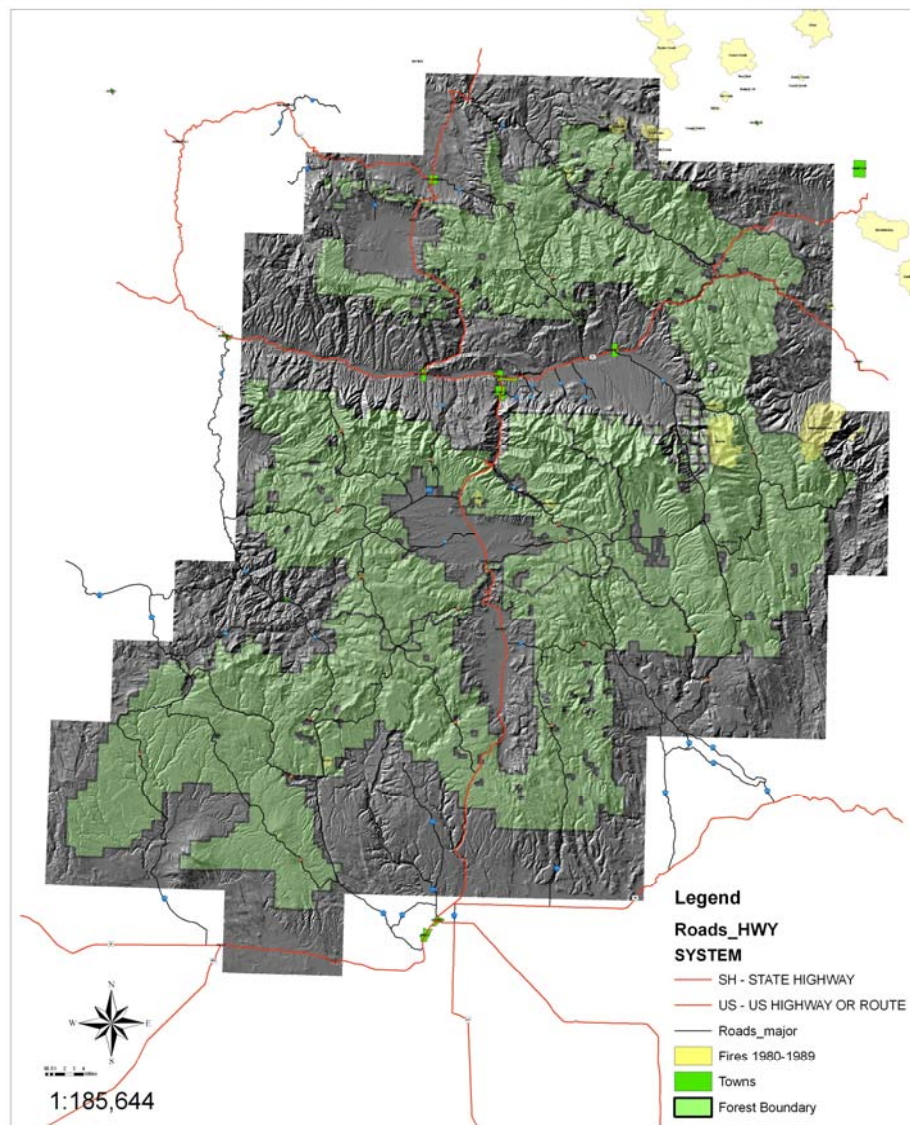

Malheur National Forest Fires 1960-2007

MALHEUR N.F. LARGE FIRES 1960-1969

MALHEUR N.F. LARGE FIRES 1970-1979

MALHEUR N.F. LARGE FIRES 1980-1989

MALHEUR N.F. LARGE FIRES 1990-1999

MALHEUR N.F. LARGE FIRES 2000-2007

MALHEUR N.F. LARGE FIRES 1960-2007