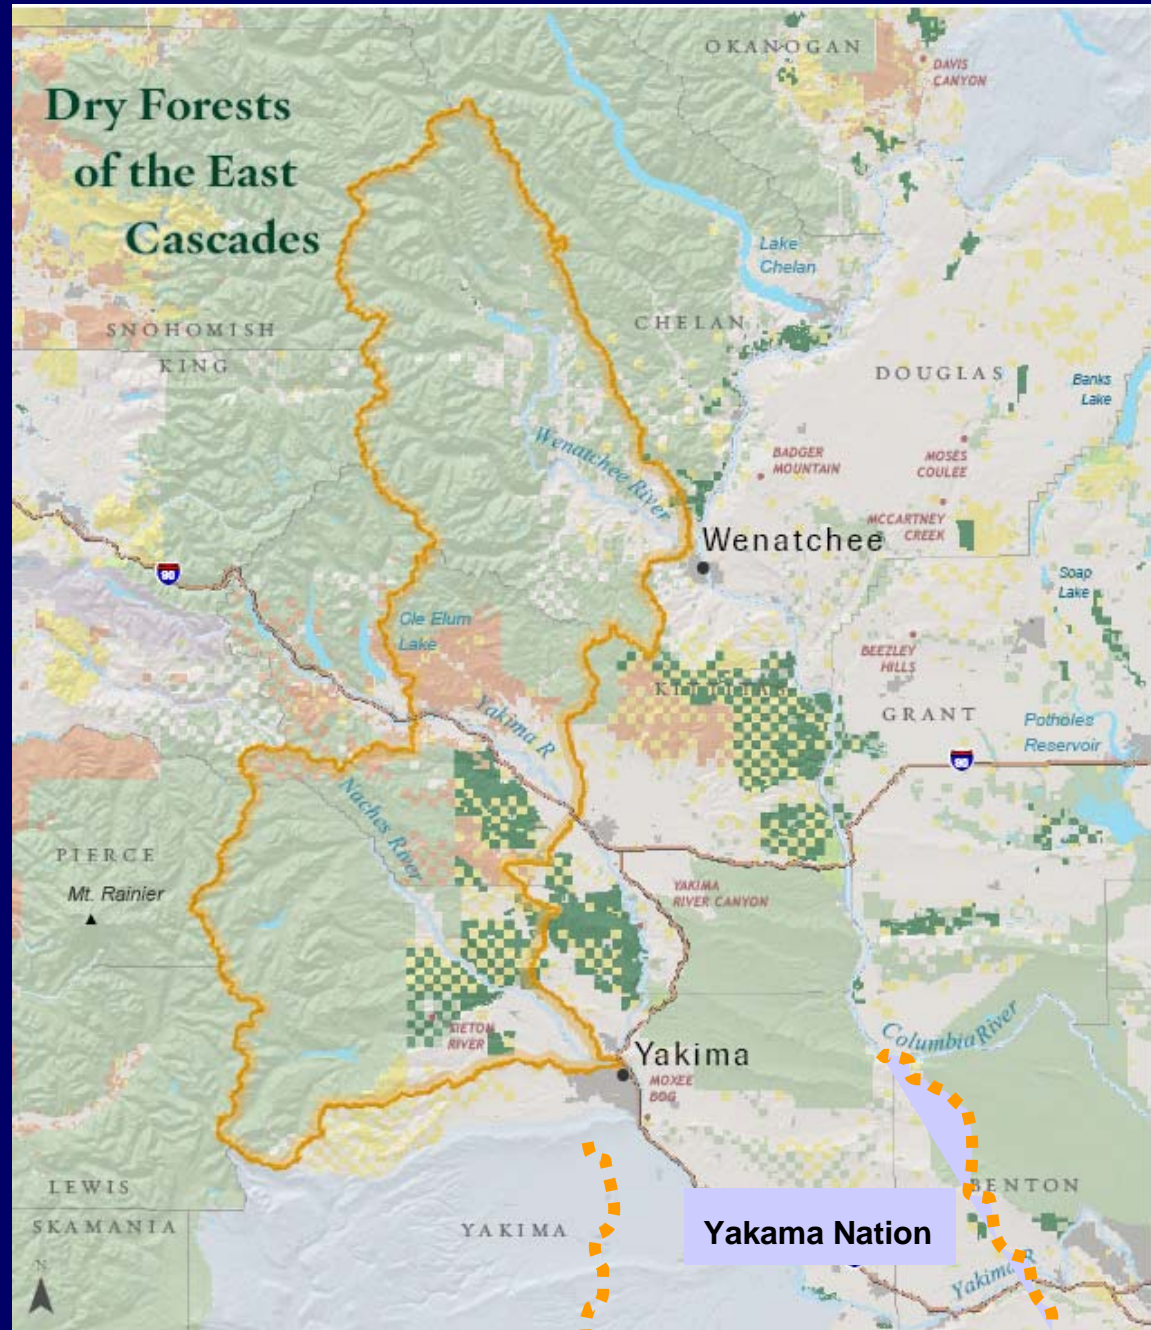

TAPASH SUSTAINABLE FORESTS COLLABORATIVE