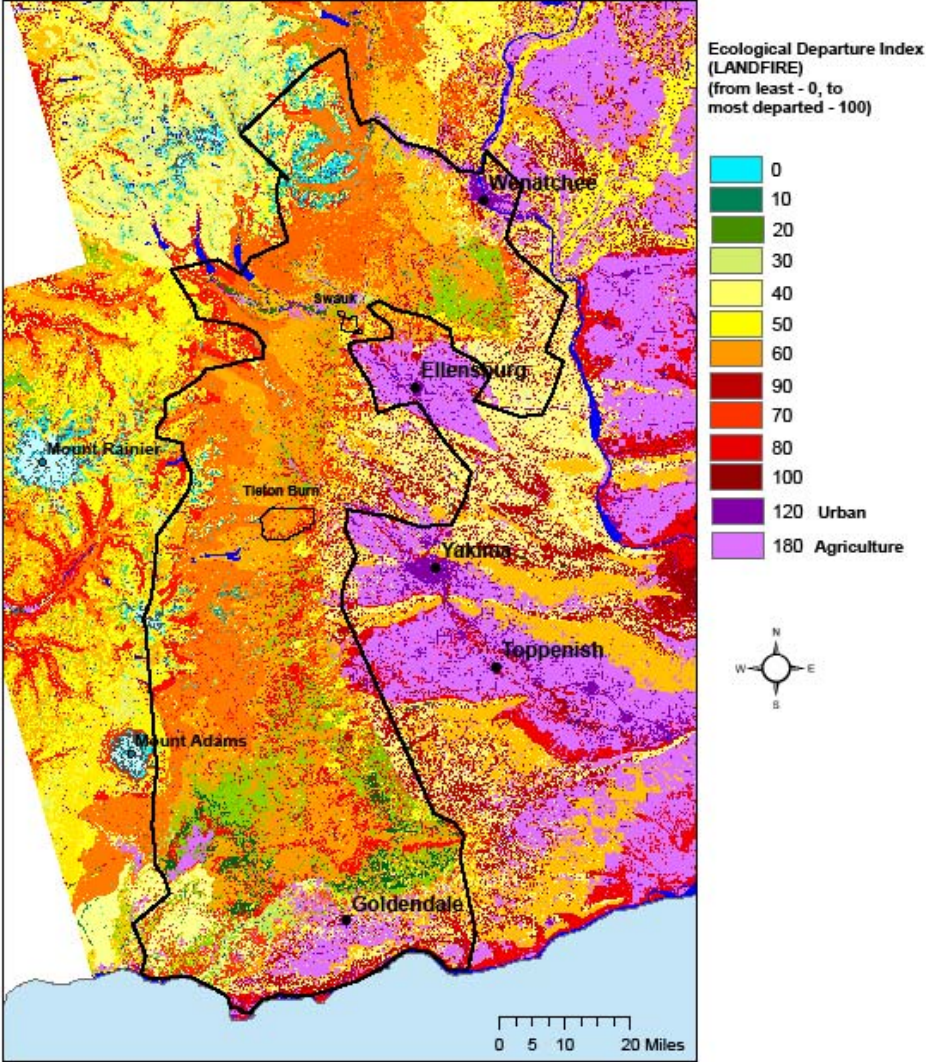

TAPASH SUSTAINABLE FORESTS COLLABORATIVE

Tapash Sustainable Forest Collaborative Current Focal Area Extent in the East Cascade Range