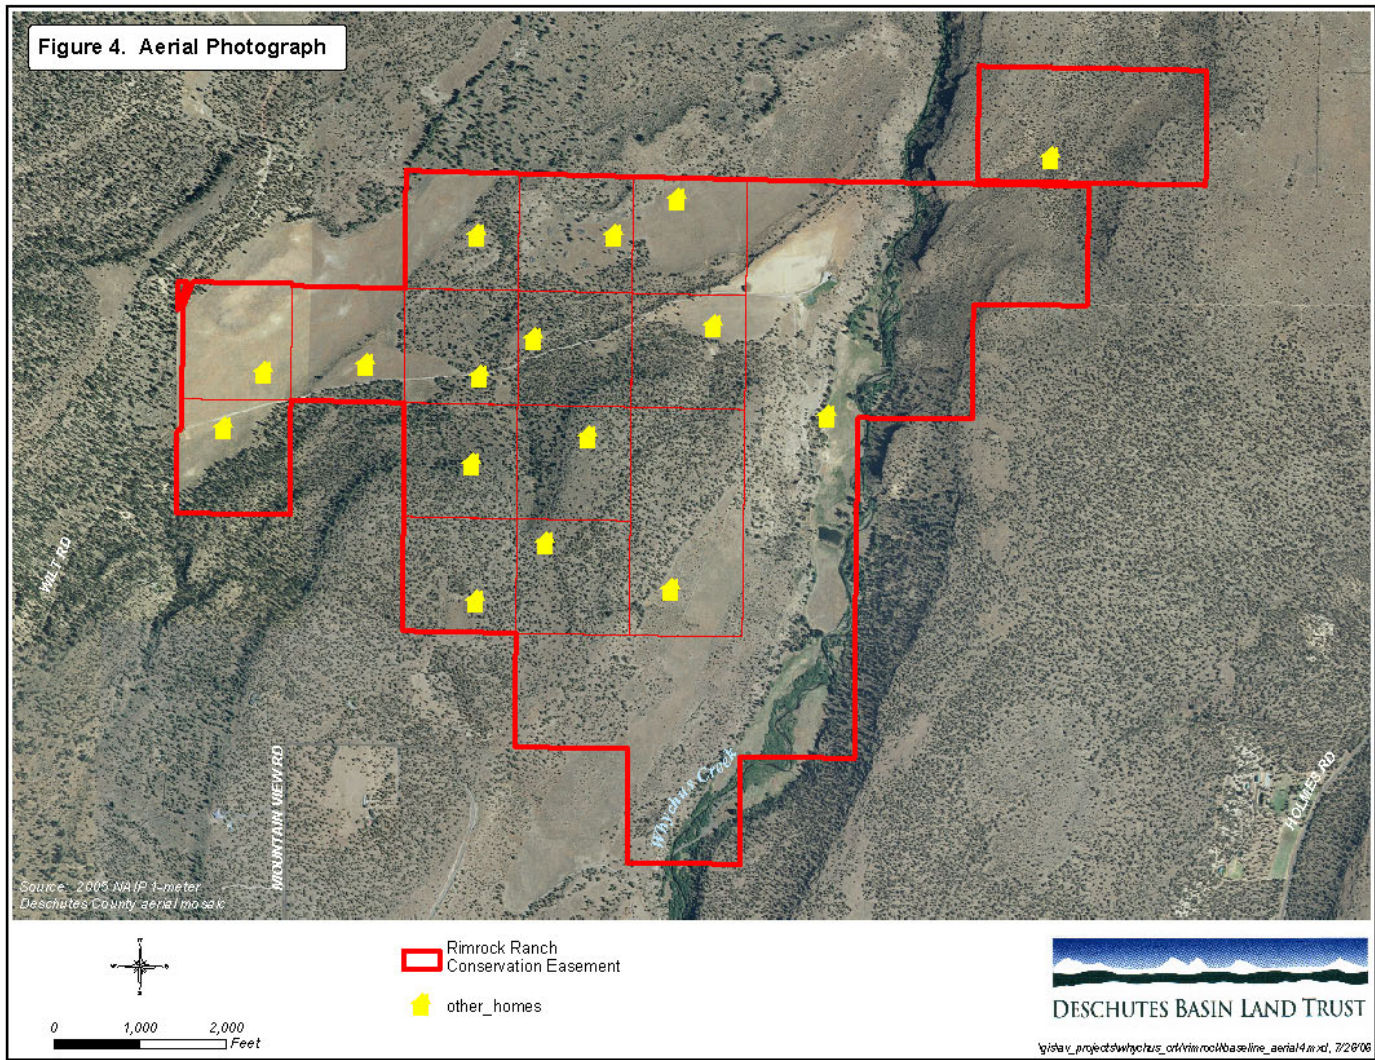

6

Current Projects

Back To Home Waters Project Area

- Project Reaches (226 stream miles)
- Public land
- Conserved Land
- Deschutes Basin
- City Boundary
- Lakes
- County Boundary
- Highway

Lands in trust protected forever

Benefits and Roles

- Community benefits
- Landowner benefits
- Role of Land Trust

Lands in trust protected forever

www.deschuteslandtrust.org

Conserved Private Lands

Rimrock Ranch:

- 1,120 Acres
- 2 miles of Whychus Creek

JW Visuals

Lands in trust protected forever

www.deschuteslandtrust.org

Figure 4. Aerial Photograph

Lands in trust protected forever

www.deschuteslandtrust.org

Figure 4. Aerial Photograph

Lands in trust protected forever