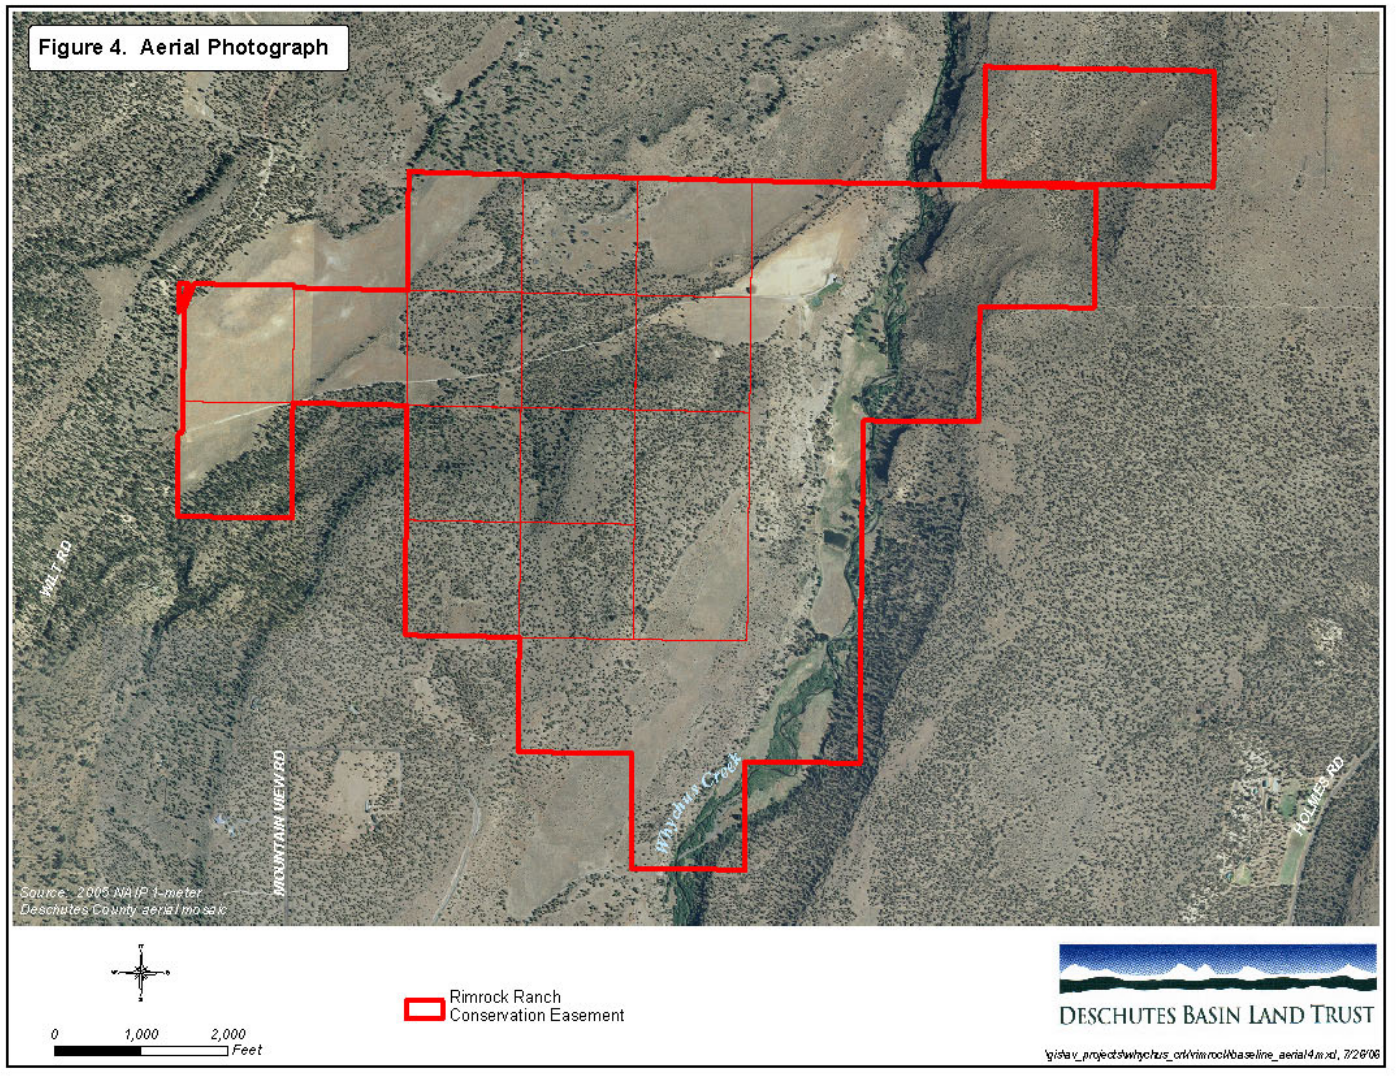

Figure 4. Aerial Photograph

Lands in trust protected forever

www.deschuteslandtrust.org