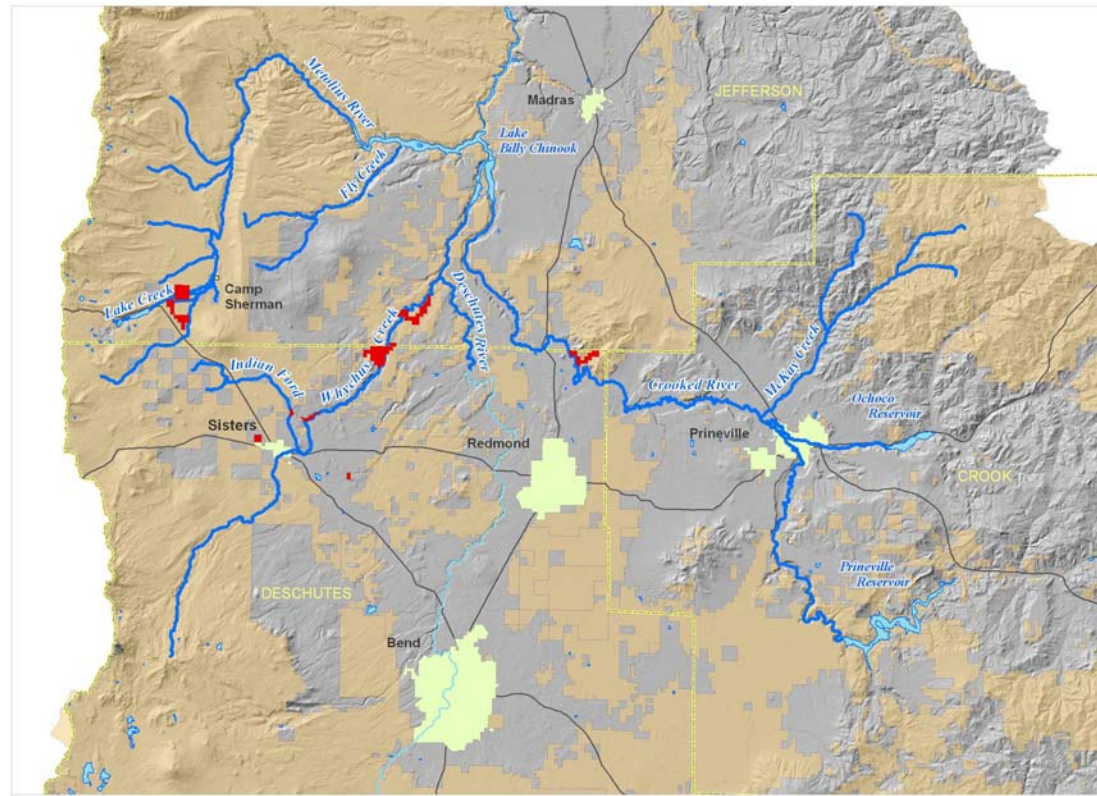

6

Current Projects

Back To Home Waters Project Area

- Project Reaches (226 stream miles)
- Public land
- Conserved Land
- Deschutes Basin
- City Boundary
- Lakes
- County Boundary
- Highway

Lands in trust protected forever